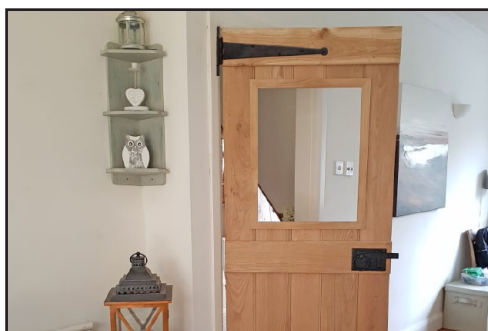

## OAK LEDGED DOORS

Solid oak ledged doors in stock in a range of standard sizes

Also in stock, hand forged ironmongery packs for an easy, quality installation

**40mm thick solid oak**

Solid French Oak available in rustic or prime grade. 20mm verticals and ledges for a substantial 40mm thick door.

**V Groove Profile boards**

Boards machined with a v groove profile for a subtle appearance. Bead & butt profile doors also available

**Custom Sizes**

Doors made to measure in around 5 days to any size you require at affordable prices.