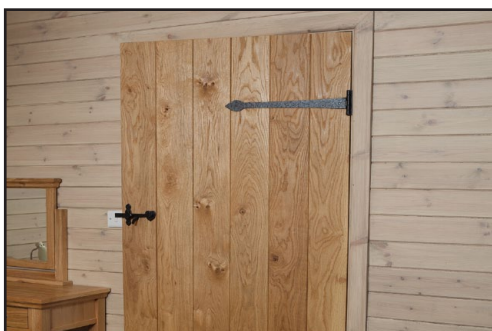

## OAK LEDGED DOORS

Solid oak ledged doors in stock in a range of standard sizes

Also in stock, hand forged ironmongery packs for an easy, quality installation

**40mm thick solid oak**

Solid French Oak available in rustic or prime grade. 20mm verticals and ledges for a substantial 40mm thick door.

**V Groove Profile boards**

Boards machined with a v groove profile for a subtle appearance. Bead & butt profile doors also available

**Custom Sizes**

Doors made to measure in around 5 days to any size you require at affordable prices.