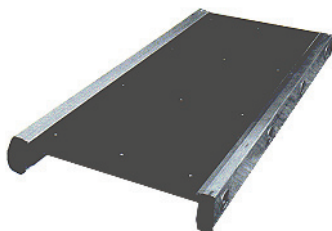

## The Haydox Lightweight Aluminium Staging

- The innovative design of the frame makes the staging very strong and lightweight.
- The staging has a non-slip plywood working platform, or timber slats, to suit your requirements.
- They are manufactured to BS2073 Class 1.
- Stagings are available in lengths from 2.4m to 7.2m and in both 450mm and 600mm widths, to comply with the 1996 Health & Safety Regulations.
- Staging posts are available to provide a handrail system.